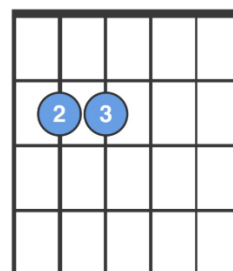

Take Me Home Country Roads – John Denver

STRUMMING

[Verse 1]

G (4) Em (4)
Almost Heaven; West Virginia,
D (4) C (2) G (4)
Blue Ridge Mountains, Shenandoah River.
G (4) Em (4)
Life is old there, older than the trees,
D (4)
younger than the mountains,
C (2) G (2)
Blowin like a breeze.

[Chorus]

G (4) D (4)
Country Roads, take me home,
Em (4) C (4)
to the place, I belong,
G (4) D (4)
West Virginia, mountain mama,
C (4) G (4)
take me home, country roads.

[Verse 2]

G (4) Em (4)
All my memories gather round her,
D (4) C (2) G (4)
miner's lady, stranger to blue water.
G (4) Em (4)
Dark and dusty, painted on the sky,
D (4)
misty taste of moonshine,
C (2) G (2)
Teardrop in my eye.

[Chorus]

[Bridge]

Em (2) D (2) G (4)
I hear her voice in the morning hour she calls
me,
C (2) G (2) D (4)
The radio reminds me of my home far away.
Em (2) F (2) C (2)
And driving down the road I get a feeling

G (2)

D (4)

That I should have been home yesterday,
D7 (4)
yesterday.

[Chorus] X 2

D (4) G (4)
Take me home, country roads;
D (4) G (4)
take me home, down country roads

G

D

D7

C

Em

F