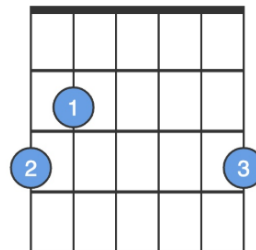

Take Me Home Country Roads – John Denver

STRUMMING

[Verse 1]

G (4) Em (4)
 Almost Heaven; West Virginia,
 D (4) C (2) G (4)
 Blue Ridge Mountains, Shenandoah River.
 G (4) Em (4)
 Life is old there, older than the trees,
 D (4)
 younger than the mountains,
 C (2) G (2)
 Blowin like a breeze.

[Chorus]

G (4) D (4)
 Country Roads, take me home,
 Em (4) C (4)
 to the place, I belong,
 G (4) D (4)
 West Virginia, mountain mama,
 C (4) G (4)
 take me home, country roads.

[Verse 2]

G (4) Em (4)
 All my memories gather round her,
 D (4) C (2) G (4)
 miner's lady, stranger to blue water.
 G (4) Em (4)
 Dark and dusty, painted on the sky,
 D (4)
 misty taste of moonshine,
 C (2) G (2)
 Teardrop in my eye.

[Chorus]

[Bridge]

Em (2) D (2) G (4)
 I hear her voice in the morning hour she calls
 me,
 C (2) G (2) D (4)
 The radio reminds me of my home far away.
 Em (2) F (2) C (2)
 And driving down the road I get a feeling

G (2)

D (4)

That I should have been home yesterday,
 D7 (4)
 yesterday.

[Chorus] X 2

D (4) G (4)
 Take me home, country roads;
 D (4) G (4)
 take me home, down country roads

G

D

D7