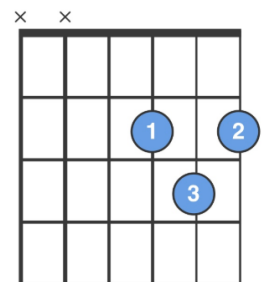

Take Me Home Country Roads – John Denver

STRUMMING

[Verse 1]

G (4) Em (4)
 Almost Heaven; West Virginia,
 D (4) C (2) G (4)
 Blue Ridge Mountains, Shenandoah River.
 G (4) Em (4)
 Life is old there, older than the trees,
 D (4)
 younger than the mountains,
 C (2) G (2)
 Blowin like a breeze.

[Chorus]

G (4) D (4)
 Country Roads, take me home,
 Em (4) C (4)
 to the place, I belong,
 G (4) D (4)
 West Virginia, mountain mama,
 C (4) G (4)
 take me home, country roads.

[Verse 2]

G (4) Em (4)
 All my memories gather round her,
 D (4) C (2) G (4)
 miner's lady, stranger to blue water.
 G (4) Em (4)
 Dark and dusty, painted on the sky,
 D (4)
 misty taste of moonshine,
 C (2) G (2)
 Teardrop in my eye.

[Chorus]

[Bridge]

Em (2) D (2) G (4)
 I hear her voice in the morning hour she calls
 me,
 C (2) G (2) D (4)
 The radio reminds me of my home far away.
 Em (2) F (2) C (2)
 And driving down the road I get a feeling

G (2)

D (4)

That I should have been home yesterday,
 D7 (4)
 yesterday.

[Chorus] X 2

D (4) G (4)
 Take me home, country roads;
 D (4) G (4)
 take me home, down country roads

G

D

D7