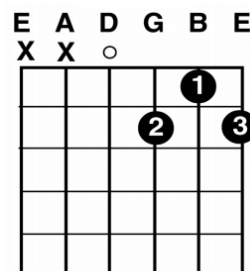

Take Me Home Country Roads – John Denver

STRUMMING

[Verse 1]

G (4) Em (4)
 Almost Heaven; West Virginia,
 D (4) C (2) G (4)
 Blue Ridge Mountains, Shenandoah River.
 G (4) Em (4)
 Life is old there, older than the trees,
 D (4)
 younger than the mountains,
 C (2) G (2)
 Blowin like a breeze.

[Chorus]

G (4) D (4)
 Country Roads, take me home,
 Em (4) C (4)
 to the place, I belong,
 G (4) D (4)
 West Virginia, mountain mama,
 C (4) G (4)
 take me home, country roads.

[Verse 2]

G (4) Em (4)
 All my memories gather round her,
 D (4) C (2) G (4)
 miner's lady, stranger to blue water.
 G (4) Em (4)
 Dark and dusty, painted on the sky,
 D (4)
 misty taste of moonshine,
 C (2) G (2)
 Teardrop in my eye.

[Chorus]

[Bridge]

Em (2) D (2) G (4)
 I hear her voice in the morning hour she calls
 me,
 C (2) G (2) D (4)
 The radio reminds me of my home far away.
 Em (2) F (2) C (2)
 And driving down the road I get a feeling

G (2)

D (4)

That I should have been home yesterday,
 D7 (4)
 yesterday.

[Chorus] X 2

D (4) G (4)
 Take me home, country roads;
 D (4) G (4)
 take me home, down country roads

G

D

D7