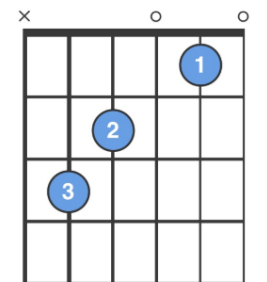

Take Me Home Country Roads – John Denver

STRUMMING

[Verse 1]

G (4) Em (4)
Almost Heaven; West Virginia,
D (4) C (2) G (4)
Blue Ridge Mountains, Shenandoah River.
G (4) Em (4)
Life is old there, older than the trees,
D (4)
younger than the mountains,
C (2) G (2)
Blowin like a breeze.

[Chorus]

G (4) D (4)
Country Roads, take me home,
Em (4) C (4)
to the place, I belong,
G (4) D (4)
West Virginia, mountain mama,
C (4) G (4)
take me home, country roads.

[Verse 2]

G (4) Em (4)
All my memories gather round her,
D (4) C (2) G (4)
miner's lady, stranger to blue water.
G (4) Em (4)
Dark and dusty, painted on the sky,
D (4)
misty taste of moonshine,
C (2) G (2)
Teardrop in my eye.

[Chorus]

[Bridge]

Em (2) D (2) G (4)
I hear her voice in the morning hour she calls
me,
C (2) G (2) D (4)
The radio reminds me of my home far away.
Em (2) F (2) C (2)
And driving down the road I get a feeling

G (2)

D (4)

That I should have been home yesterday,
D7 (4)
yesterday.

[Chorus] X 2

D (4) G (4)
Take me home, country roads;
D (4) G (4)
take me home, down country roads

G

D

D7

C

Em

F