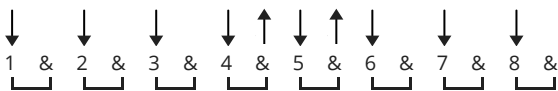

Im Gonna Be 500 Miles chords by The Proclaimers

CHORDS

STRUMMING

INTRO / VERSE / BEGINNING OF CHORUS 132 bpm

[Verse 1]

E
When I wake up yeah I know I'm gonna be
A B
I'm gonna be the man who wakes up next to
E
you
E
When I go out yeah I know I'm gonna be
A B
I'm gonna be the man who goes along with
E
you
E
If I get drunk yes I know I'm gonna be
A B
I'm gonna be the man who gets drunk next
E
to you
E
And if I haver yeah I know I'm gonna be
A B
I'm gonna be the man who's havoring to
E
you