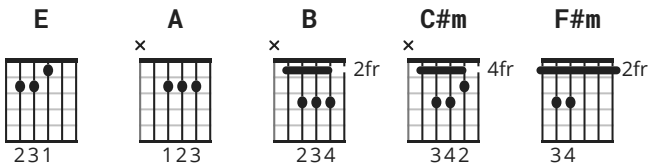

Im Gonna Be 500 Miles chords by The Proclaimers

CHORDS

STRUMMING

INTRO / VERSE / BEGINNING OF CHORUS 132 bpm

[Verse 1]

E
When I wake up yeah I know I'm gonna be
A B
I'm gonna be the man who wakes up next to
E
you
E
When I go out yeah I know I'm gonna be
A B
I'm gonna be the man who goes along with
E
you
E
If I get drunk yes I know I'm gonna be
A B
I'm gonna be the man who gets drunk next
E
to you
E
And if I haver yeah I know I'm gonna be
A B
I'm gonna be the man who's havoring to
E
you

[Chorus]

E
But I would walk 500 miles
A B
And I would walk 500 more
E A
Just to be the man who walked 1,000 miles
B
To fall down at your door

[Verse 2]

E
When I'm working yes I know I'm gonna be
A B
I'm gonna be the man who's working hard
E
for you
E
And when the money comes in for the work
I'll do
A B E
I'll pass almost every penny on to you
E
When I come home yeah I know I'm gonna be
A B
I'm gonna be the man who comes back home
E
to you
E
And if I grow old well I know I'm gonna
be
A B
I'm gonna be the man who's growing old
E
with you

[Chorus]

E
But I would walk 500 miles
A B
And I would walk 500 more
E A
Just to be the man who walked 1,000 miles
B
To fall down at your door

[Verse 3]

E
When I'm lonely yes I know I'm gonna be
A **B**
I'm gonna be the man who's lonely without
E
you