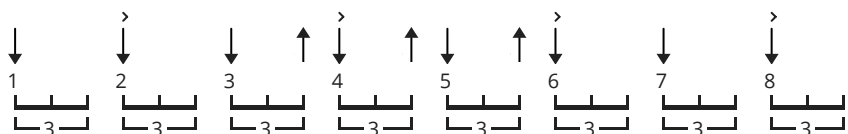

Bad Moon Rising chords by Creedence Clearwater Revival

Difficulty: novice
Tuning: E A D G B E

CHORDS

STRUMMING

INTRO (PART 1) 179 bpm

INTRO (PART 2), VERSE (PART 2), END OF CHORUS 179 bpm

VERSE (PART 1) 179 bpm