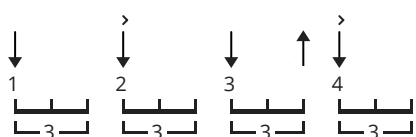

Bad Moon Rising - Creedence Clearwater Revival

[Intro]

| D | A G | D | D |

[Verse 1]

D A G D

I see a bad moon rising

D A G D

I see trouble on the way

D A G D

I see earthquakes and lightning

D A G D

I see bad times today

[Chorus]