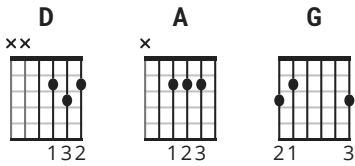

Bad Moon Rising chords by Creedence Clearwater Revival

Difficulty: novice
Tuning: E A D G B E

CHORDS

STRUMMING

INTRO (PART 1) 179 bpm

INTRO (PART 2), VERSE (PART 2), END OF CHORUS 179 bpm

VERSE (PART 1) 179 bpm

CHORUS (MAIN PATTERN) 179 bpm

Bad Moon Rising - Creedence Clearwater Revival

[Intro]

| D | A G | D | D |

[Verse 1]

D A G D

I see a bad moon rising

D A G D

I see trouble on the way

D A G D

I see earthquakes and lightning

D A G D

I see bad times today

[Chorus]

G

Don't go around tonight

There's a bad moon on the rise

G

Don't go around tonight

D

Well, it's bound to take your life

A G D

There's a bad moon on the rise