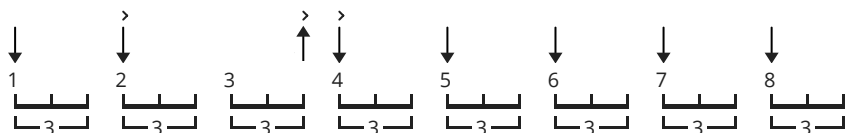

Bad Moon Rising chords by Creedence Clearwater Revival

Difficulty: novice
Tuning: E A D G B E

CHORDS

STRUMMING

INTRO (PART 1) 179 bpm

INTRO (PART 2), VERSE (PART 2), END OF CHORUS 179 bpm

VERSE (PART 1) 179 bpm