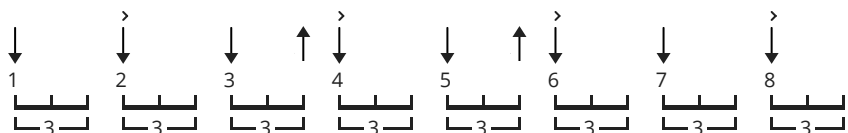

Bad Moon Rising chords by Creedence Clearwater Revival

Difficulty: novice
Tuning: E A D G B E

CHORDS

STRUMMING

INTRO (PART 1) 179 bpm

INTRO (PART 2), VERSE (PART 2), END OF CHORUS 179 bpm

VERSE (PART 1) 179 bpm